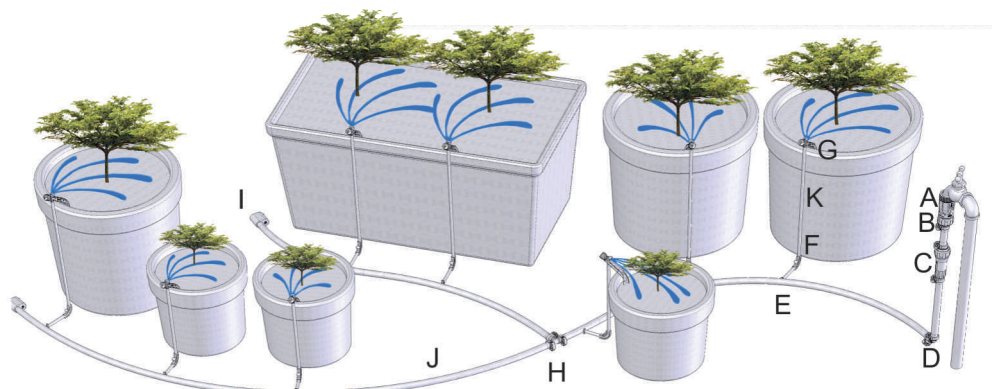

# PotStream® Adjustable Flow

The PotStream® is a side mounted watering solution for pot plants and containers. The adjustable gentle stream pattern minimises soil erosion and the variable flow rate and pattern radius allows for use in various pot sizes.

### Features

- Variable flow rate and pattern size suits pot diameters of 200 mm and upwards.
- Suits pot wall thickness up to 40 mm.
- Side mounted installation for neat location of the supply tube.
- Low application rate and gentle stream pattern.
- Easily adjustable knob for varying spray patterns.

### Specifications

Dimensions Assembled		UV Stabilised Material		Colour		Base/Connection Type	
HEIGHT	220 mm	STAKE	polypropylene	STAKE	Black	INLET	barb 4.5 mm
WIDTH	22 mm	KNOB	HDPE	KNOB	Black		
DEPTH	75 mm						
WEIGHT (approx.)	11 g						

### Typical System

Key:

- A - Pressure Regulator
- B - Nut & Tail
- C - Filter
- D - Elbow
- E - Take-off/Joiner
- F - Tidy Bow™ Elbow

- G - PotStream®
- H - Tee
- I - End Sleeve
- J - 13 mm Supply Tube
- K - 4 mm Micro Tube